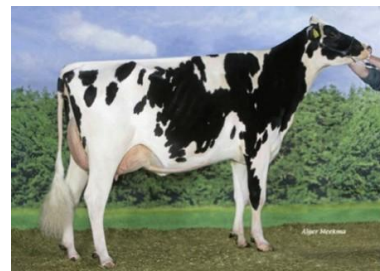

Benthemmer Julya

Reg.no. NL893379539

D.O.B. 5/Feb/2012

US 12/14 GTPI +2004 / NM \$ 319 / PTAT +0.82

Complete outcross from 6 generations VG or EX!

Benthemmer Julya

Hol-Stiens Jazzstar VG-88-NL 2yr.

Hol-Stiens Laudan Janet VG-88-NL 2yr.

Embryos available by: Melarry Robust Miles-ET 2468 GTPI / 1.74 PTAT

Bomaz Marion EMERALD 648-ET

Hol-Stiens Colby Jazzstar VG-88-NL 2yr.

2.00 305d 11.573kgM 3.4% 389F 3.1% 360P

- One of the very highest Outcross Cows in Europe!
- She has several offspring in the top of the GTPI ranks
- Fantastic young Cow!

Solid-Gold COLBY-ET

Hol-Stiens Laudan Janet VG-88-NL 2yr.

2.01 305d 10.315kgM 3.8% 392F 3.4% 347P

- One of the very best Laudan's in Europe
- One of the very highest Laudan-daughters in Europe

LAUDAN

Hol-Stiens Janelle VG-87-NL 2yr.