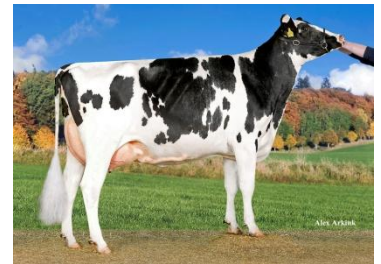

DT Totilas Rita 1

Willemshoeve Rita 6127 VG-87-NL 2yr.

Willemshoeve Rita 331A VG-88-NL

Embryos available by: RH Superman-ET 3555 GLPI / 2589 GTPI / 1.49 PTAT

Pine-Tree AltaOAK-ET

Willemshoeve Rita 6127 VG-87-NL 2yr.

2.04 153d 4.843kgM 4.1%F 3.1%P

- The #1 GTPI Danillo-daughter in Europe!!
- Sold for € 26.500 in the Holland Master Sale '12

DANILLO

Willemshoeve Rita 331A VG-88-NL

2.00 305d 9.747kgM 4.0% 388F 3.6% 354P
4.02 562d 19.641kgM 4.6% 895F 3.9% 758P

- High Protein cow!
- Great Ramos dtr from the Rita's

RAMOS

Willemshoeve Rita 4706 VG-87-NL 2yr.

2.01 305d 10.116kgM 3.9% 389F 3.5% 351P
4.04 166d 6.885kgM 3.7% 253F 3.3% 224P

- Maternal sister to the breeding bulls Rannek, Restha, R Applause and Ramstrong
- Full sister to AltaRUSH