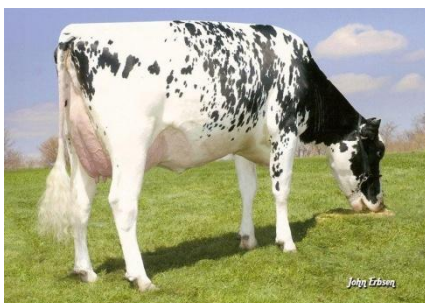

# HBC O-Cosmo Zahara

Reg.no. NL926252433

D.O.B. 18/Dec/2012

US 12/14 GTPI +2120 / NM \$ 375 / PTAT +1.88

*O-Cosmopolitan x Toystory  
Great type pedigree: Grand daughter of Mandel Zandra*

Ocean-View Mandel Zandra EX-92-USA 2<sup>E</sup> GMD DOM Grandmother of Zahara

3 Generations of Ocean-View Zandra's

O-COSMOPOLITAN-ET

**Embryos available by: S-S-I Mogul Defender-ET 2512 GTPI / 2.70 PTAT  
Morningview Mcc Kingboy-ET 2567 GTPI / 2.71 PTAT**

## O-COSMOPOLITAN-ET

HBC Zahara VG-87-NL 2yr.

2.02 305d 9.694kgM 3.9% 379F 3.3% 324P

-Toystory straight out of Ocean-View Mandel Zandra EX-95-USA!

-Maternal sister to the proven bull Ocean-View ZENITH & ZANIBAR