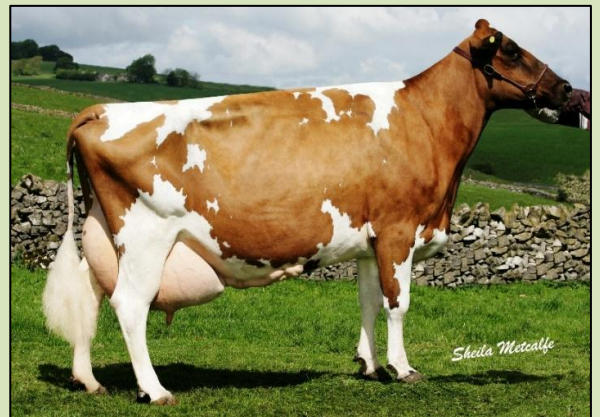

Heydale Winsome 97 EX92, sister to Winsome 110

Sire Analysts Notes...

Heydale Windstar is bred from a fantastic cow family in Peter Berresford's Heydale herd, on a grassland hill farm in the Derbyshire Peak District. His dam, Heydale Windsome 110 EX94, has bred 1EX and 2VG daughters and is a maternal half sister of Heydale Winsome 97 EX92. His sire, Kamouraska Rockstar, combines +2.1 Type with high production.